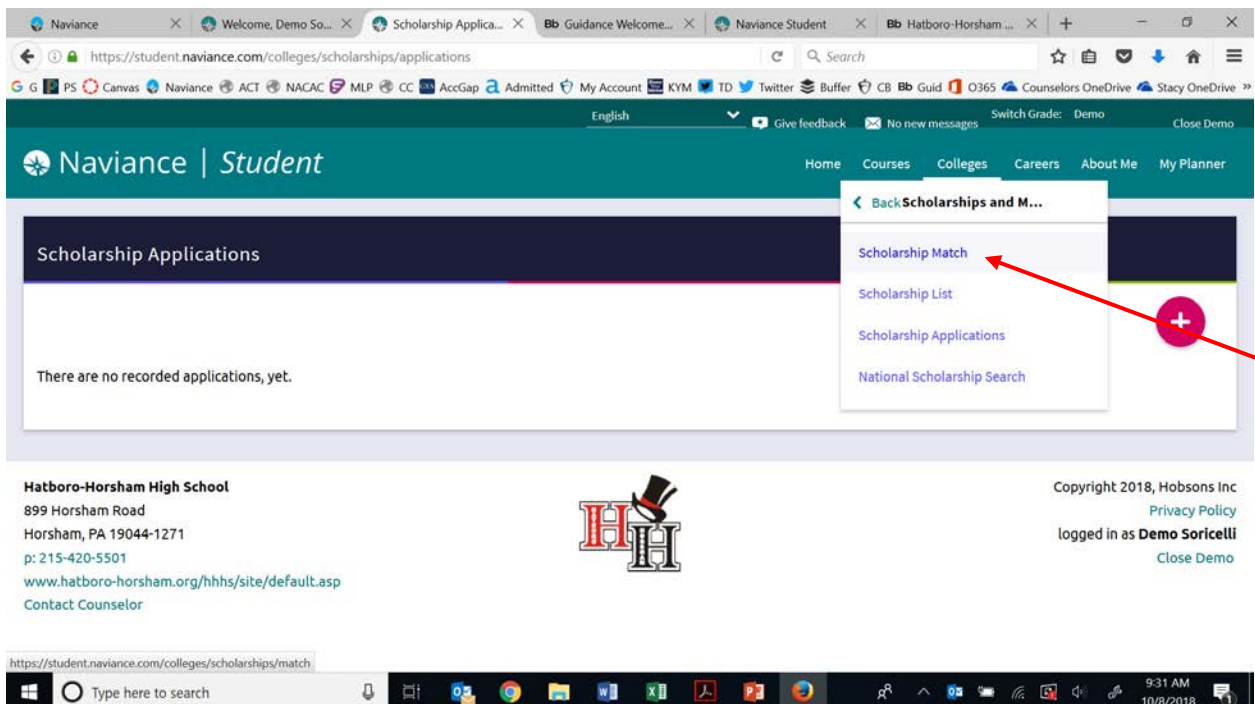

Searching for Scholarships

In addition to the Financial Aid Resources, students should be searching for scholarships on Naviance. They can do so by following the steps below:

1. Log into [Naviance](#), and click on “Colleges” and click on “Scholarships and Money”

2. Click on “Scholarship Match”

Naviance | Student

Home Courses **Colleges** Careers About Me My Planner

Scholarship Match

Below are scholarships with requirements that may be a suitable match for you according to the information that your school has entered about each scholarship. If a scholarship is listed as "no restrictions found", this means that your school did not enter any qualifications for the scholarship that would indicate you are ineligible such as gender, ethnicity, minimum gpa, etc. Some scholarships on this list may still have special requirements that are not listed on this site and you should verify your eligibility with the scholarship organization or your counselor if uncertain.