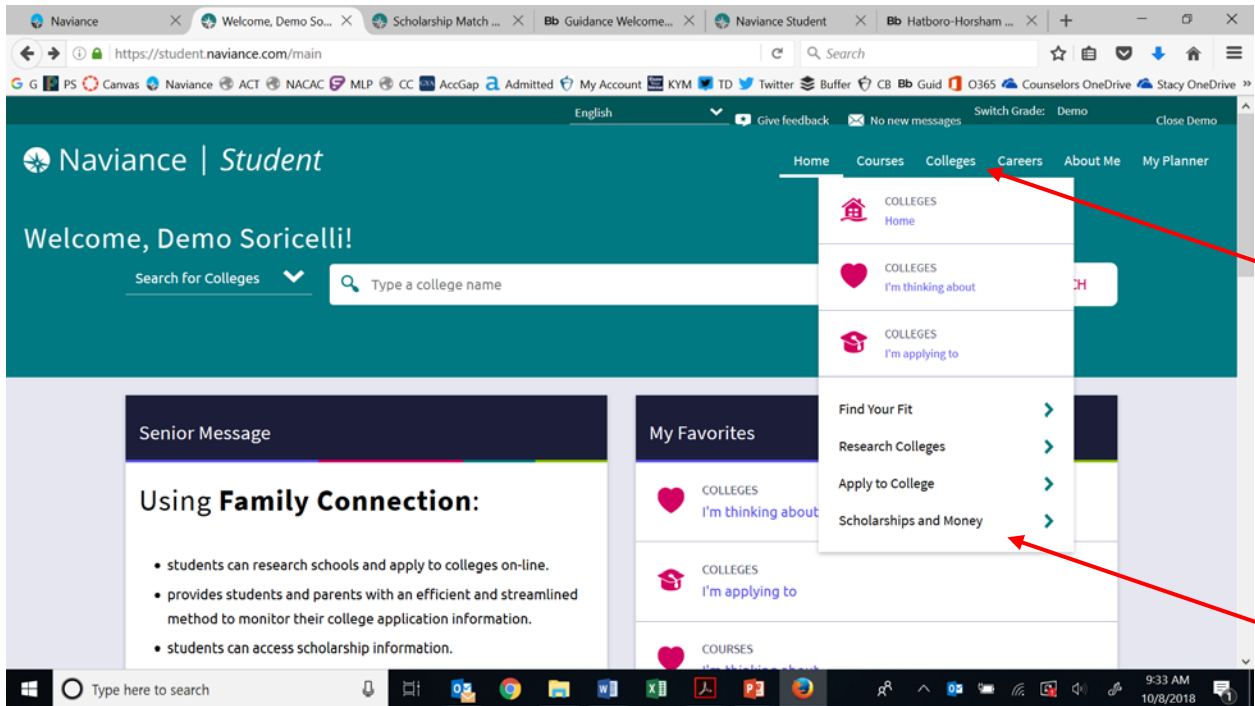

Searching for Scholarships

In addition to the Financial Aid Resources, students should be searching for scholarships on Naviance. They can do so by following the steps below:

1. Log into [Naviance](#), and click on “Colleges” and click on “Scholarships and Money”

2. Click on “Scholarship Match”

Naviance | Student

Home Courses **Colleges** Careers About Me My Planner

Scholarship Match

Below are scholarships with requirements that may be a suitable match for you according to the information that your school has entered about each scholarship. If a scholarship is listed as "no restrictions found", this means that your school did not enter any qualifications for the scholarship that would indicate you are ineligible such as gender, ethnicity, minimum gpa, etc. Some scholarships on this list may still have special requirements that are not listed on this site and you should verify your eligibility with the scholarship organization or your counselor if uncertain.