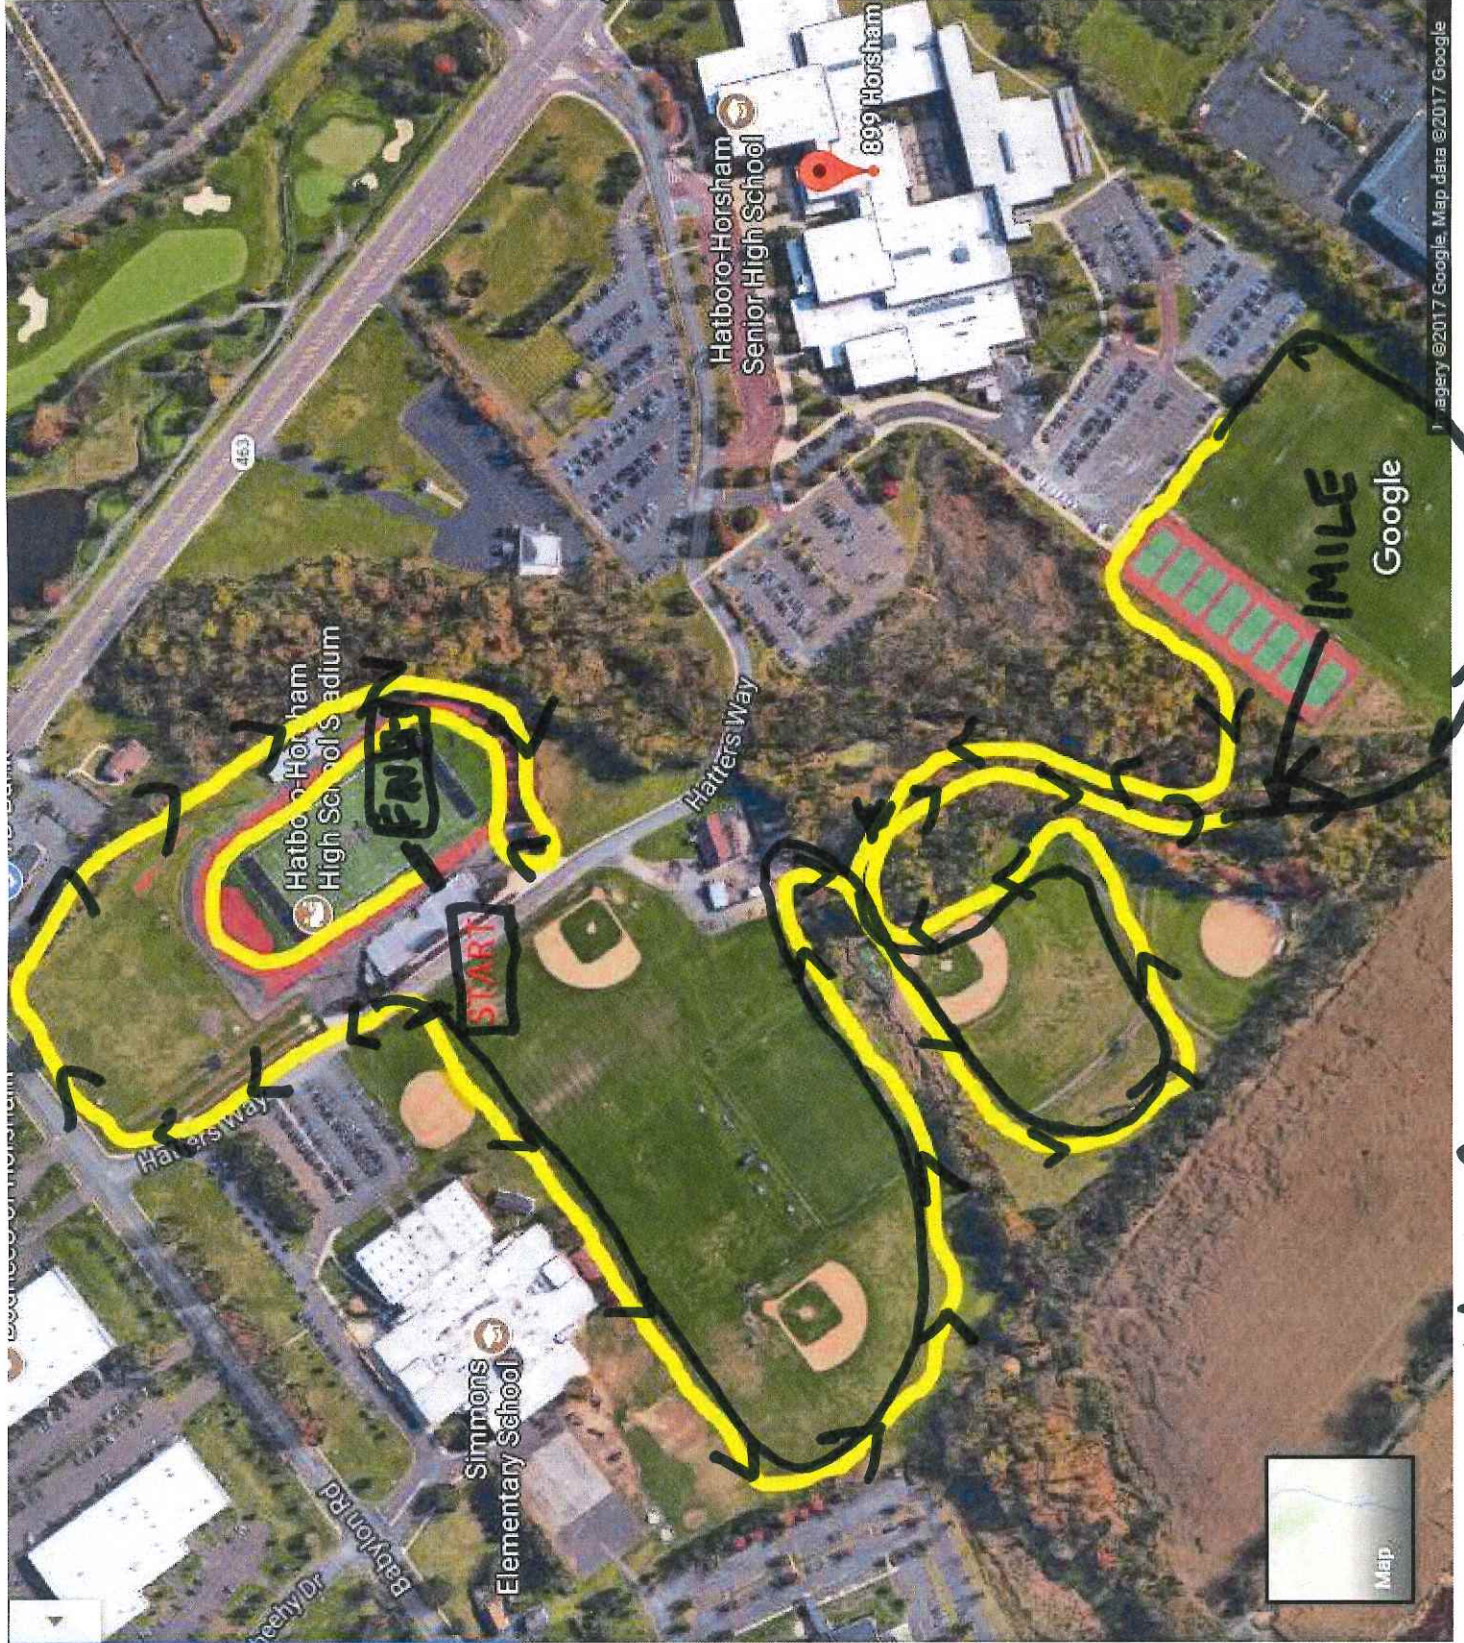

* once you go back into woods, course will head back to start line * course finishes inside stadium (2.9 miles)

HHXC 2017